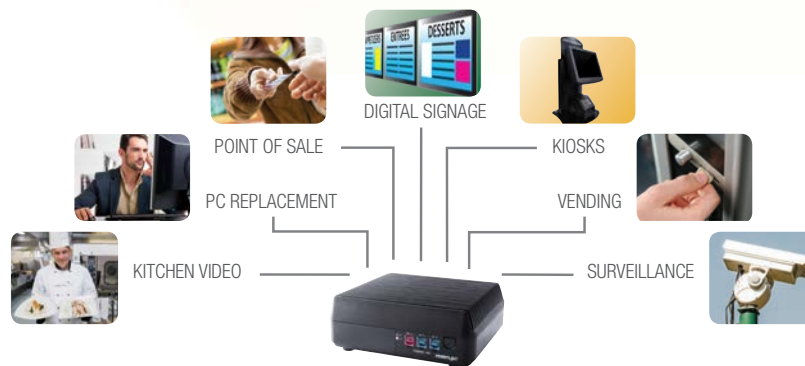

TX5000

KEY FEATURES

- Small form-factor industrial PC for retail and hospitality verticals, ideal for digital menu boards & signage, kitchen video, and more
- VESA mounting for flexible deployment
- Intel® Core i3-4330TE 2.4GHz CPU
- 4GB DDR3 memory, max. 16GB
- Powered USB
- Compact and hassle-free
- Fanless and ventless
- Ruggedized design

Multi-Purpose Controller

High Performance Fan-Free POS Box / Mini-PC

The small footprint of the TX5000 along with its VESA mount capabilities allows for inconspicuous installation in a wide variety of applications. With patented fan-free architecture, the TX5000 is suitable for a wide range of environments and applications from the hot kitchen area, to the salty air of coastal environments, to anywhere silent operation is required.

** The product information and specifications are subject to change without prior notice.

MONITOR	RECEIPT PRINTER	CASH DRAWER
Touch Monitor - TM8115 5-Wire USB Resistive Touch Screen 	Thermal Printer - PP9000 USB + Optional Serial, Parallel, LAN or Wireless 	Cash drawer - CR6300 Printer driver and USB options available 