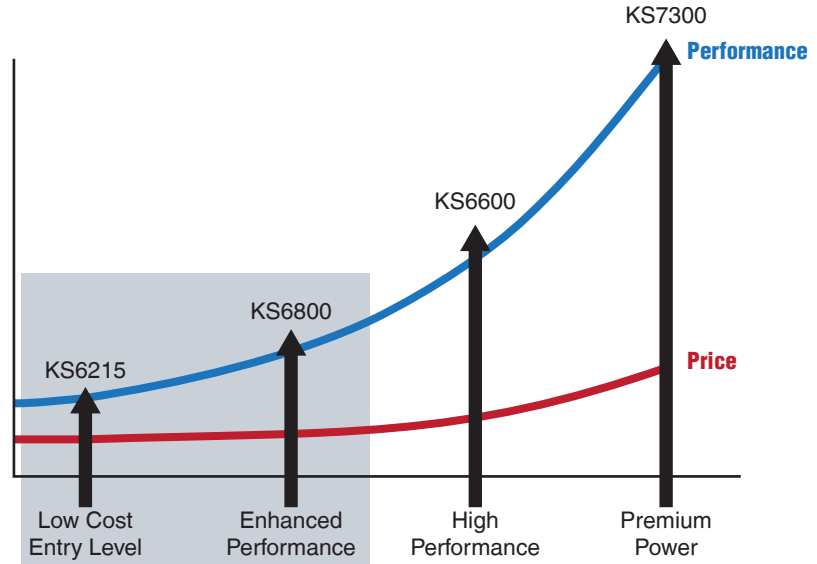

KS6215/6800 Comparison Guide

KS Fanless Terminal Series Provides a Full Spectrum of Price/Performance Choices

KS6800 family comes in 15" and space saving 12" models for POS and touch screen applications. 68% faster than the award winning KS6215, the new KS6800 maintains the long heritage of Posiflex reliability and fan free energy savings with more memory and connectivity options.

Feature Differences of the 6800 Series

More Power

- 68% More Performance

More Flexibility

- 12" and 15" options
- SSD support
- WEPOS support
- Dual cash drawer support
- Custom logo on bezel

More Connectivity