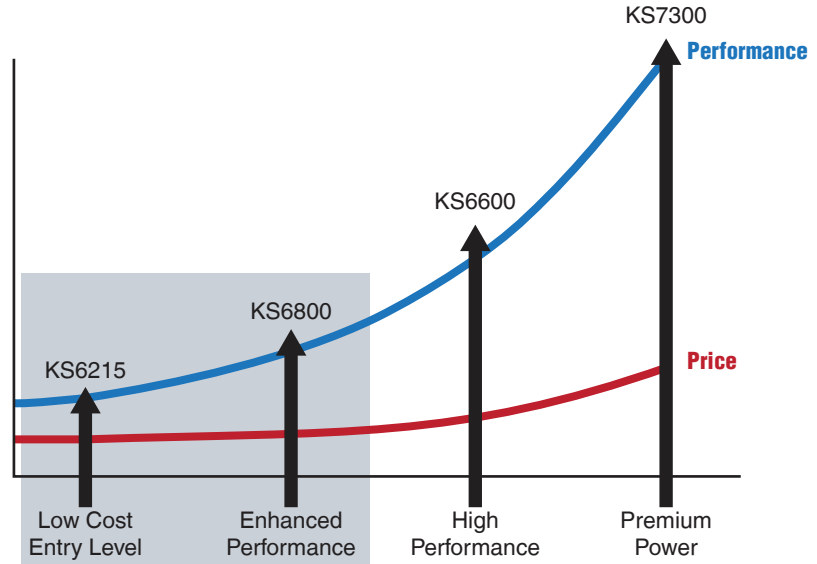

KS Fanless Terminal Series Provides a Full Spectrum of Price/Performance Choices

Call about our
KS6815 Demo Deals!

KS6800 family comes in 15" and space saving 12" models for POS and touch screen applications. 40% faster than the award winning KS6215, the new KS6800 maintains the long heritage of Posiflex reliability and fan free energy savings with more memory and connectivity options.

Feature Differences of the 6800 Series

More Power

- 40% More Performance

More Flexibility

- 12" and 15" options
- SSD support
- WEPOS support
- Dual cash drawer support
- Custom logo on bezel

More Connectivity