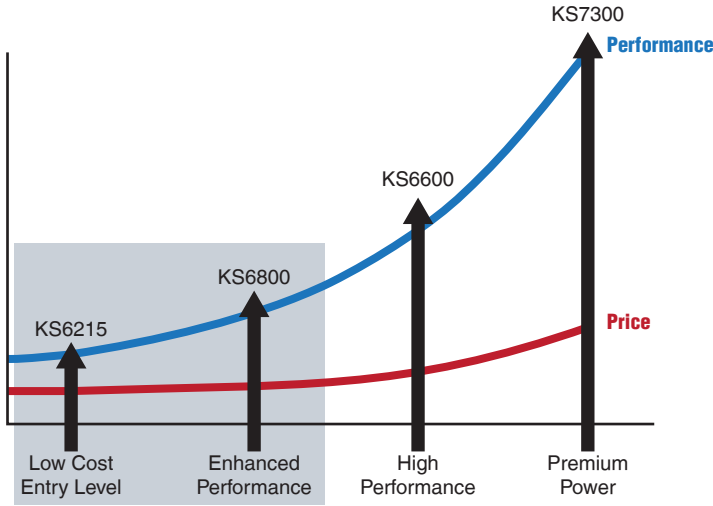

KS Family Series Provide High Performance with Incremental Cost

Posiflex KS Series Quality. Value. Service. Innovation

Reliable Quality for maximum uptime

Reasonable Pricing with value based on reliability

Recognized Service for business continuity

Revolutionary Technology with over 30 patents

KS Series Feature Comparison

Model	Processor	CPU Cache	Memory [Max]	LCD Type	RAID Support	Serial Ports	Parallel Ports	USB Ports	CR Support
KS6215	VIA C7 1.5 GHz	128 KB	1GB	CCFL	NO	2	1	4	1
KS6815	Intel ATOM N270 1.6 GHz	512 KB	2GB	CCFL	YES	3	1	6	2
KS6812	Intel ATOM N270 1.6 GHz	512 KB	2GB	LED	NO	3	1	6	2