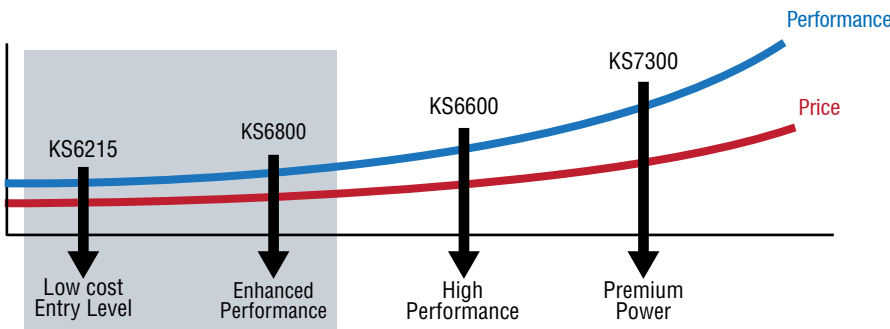

KS Family Series Provide High Performance with Incremental Cost

Posiflex KS Series: Quality. Reliability. Innovation.

- Terminal choices for POS/Touch Screen PC Cash Register's and Back Office units
- Technically advanced with 35+ POS patents
- Posiflex Quality Engineered and Manufactured
- Highly Accelerated Life Cycle and Stress Tested

KS Series Feature Comparison

Model	Processor	CPU Cache	Memory [Max]	LCD Type	RAID Support	Serial Ports	Parallel Ports	USB Ports	CR Support
KS6215	VIA C7 1.5 GHz	128 KB	1GB	CCFL	-	2	1	4	1
KS6815	Intel ATOM N270 1.6 GHz	510 KB	2GB	CCFL	Yes	3	0	6	2
KS6812	Intel ATOM N270 1.6 GHz	510 KB	2GB	LED	-	3	0	6	2
KS6615	Intel Celeron M 1.5 GHz	1 MB	1GB	CCFL	-	4	1	6	2
KS7315	Intel Celeron M 1.86 GHz	1MB	2GB	CCFL	-	4	1	6	2

KS Family common features: Fan-free, DDR2 memory, Resistive Touch, SATA HDD, Dual HDD-SSD-CF-CD Support, External VGA, speakers, custom logo

New Aura PP6800 High Speed, Low Cost Printer

- 150 mm per second high speed printing
- Auto cutter
- New Top Feed Design
- Paper near end sensor alert
- 80 mm/58 mm paper width
- Available in serial, parallel, USB (LAN optional)

Sales tools are designed for both channel training and can be used for an end user demonstration. See how Posiflex demonstrates quality and reliability that sets it apart from the competition.

Fire & Rain Keyword: "Posiflex fire and rain"	Posiflex Cola Challenge Keyword: "Posiflex cola"	Posiflex Principles Keyword: "Posiflex reliability"
White Paper Not All POS Terminals Are Created Equal	Fire & Rain Promo Flyer	KS6215/6800 Comparison Guide

FIRE & RAIN Demo and Product Info
For additional videos, white papers and information visit:
www.posiflexusa.com/hotpromo.php
888.968.1668