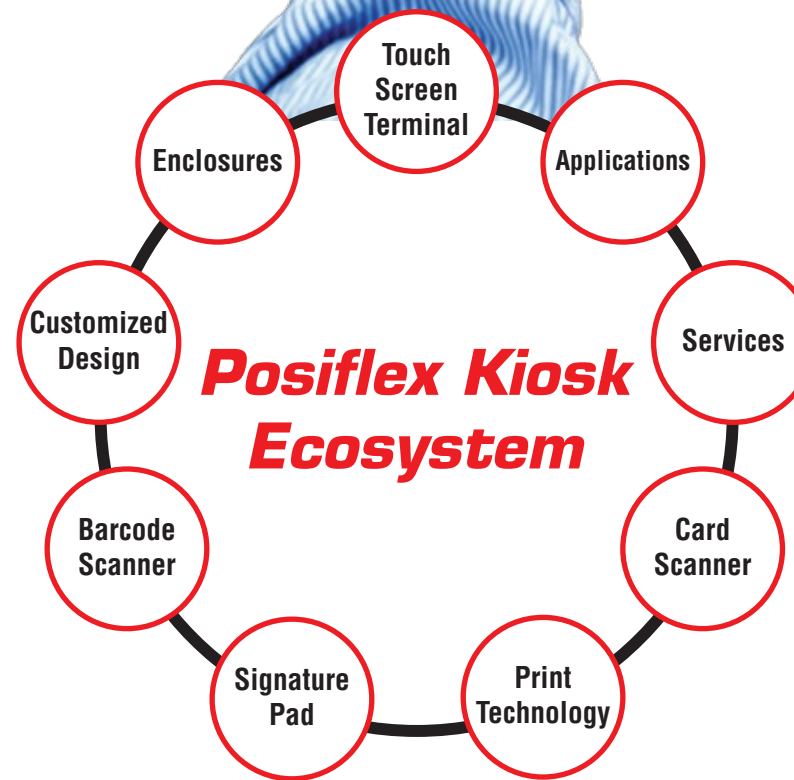

Mounting Arms

Space saving mounting arms. Mount to a desk, counter, wall, floor, even the ceiling. Liberate your desktop and add a height adjustable arm to your kiosk solution for proper ergonomics and increased functionality.

POSIFLEX™
Be the Pioneer, Be the Leader

Posiflex Business Machines, Inc.
30689 Huntwood Avenue
Hayward, CA 94544
Tel: 510.429.7097
888.968.1668
Fax: 510.475.0982

Kiosk Touch Screen Technology

Kiosk solutions delivered by Best of Breed Partners

Customized to your requirements

From concept to creation, Posiflex takes you there

Posiflex Touch Screen Terminals power the hardware heart of a kiosk, running software applications and interfacing with peripherals